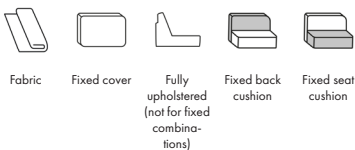

Upholstery